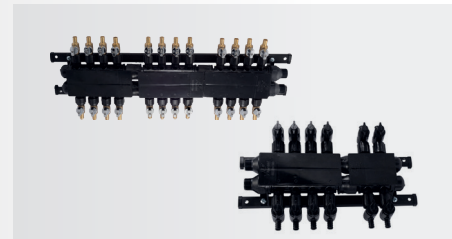

PEX Stub-outs, Manifolds & Arrestors

Copper Stub-out Elbow

All copper stub-out elbows are lead free.

Part number	Description	Qty
22791	1/2 in. x Closed (4 in. x 8 in.)	12
23069	3/8 in. x 1/2 in. (4 in. x 4 in.)	6
23070	1/2 in. x 1/2 in. (4 in. x 4 in.)	6
25094	1/2 in. x Closed (4 in. x 8 in.) with Bracket	1

Copper Manifold with Barb Branches

1 in. trunk with 3/4 in. barb inlets & outlets and 1/2 in. barb ports - 2 in. on center, lead free

Part number	Description	Qty
25484Z	Manifold Bracket Set (for 1 in.-1-1/2 in. diameter manifolds)	1
22783	3 Port Closed	1
22784	3 Port Open	1
22785	4 Port Closed	1
22786	4 Port Open	1
22787	6 Port Closed	1
22788	6 Port Open	1
22789	8 Port Closed	1
22790	8 Port Open	1

Water Hammer Arrestor

Provides maintenance-free, continuous protection against water hammer. Can be positioned vertically or horizontally.

Part number	Description	Qty
25401	1/2 in. Residential	1

Barb and Poly Home Run Manifold

Part number	Description	Qty
RM22712	12 Port with Brass Ball Valves	1
RM22724	24 Port with Brass Ball Valves	1
PM012UP	12 Port with Poly Ball Valves	1
PM024UP	24 Port with Poly Ball Valves	1

PEX Ball Valves